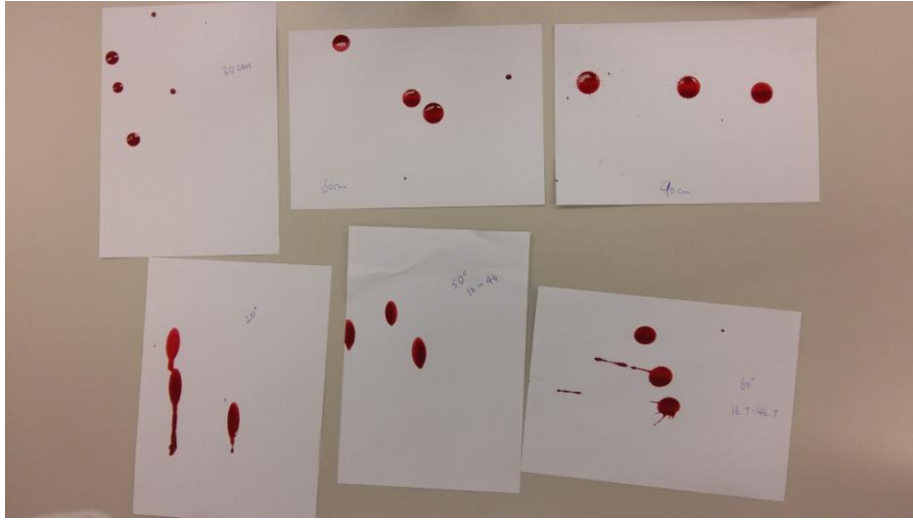

Life-wide Learning Sharing (5A & 5C)

WONG LOK YI

How many information can the police and the investigators obtain through observing the blood left at the scene of crime?

The answer is many. By looking at the characteristics of blood and also by calculation, we can speculate the place of murder happened.

An experiment showing that blood falling from different height and to different angle of impact will affect the size and shape of blood stain.

FUNG TSZ CHING

We were trying to have a simulation of blood falling off from different heights onto the surface of different slope and study the blood stain shapes.

LEE NGA MAN

The blue glow is produced because of the presence of iron in haemoglobin of blood as catalyst, after the blood sample is sprayed with hydrogen peroxide and then luminol.

LEUNG CHI WA

We went to the Hong Kong Science & Technology Parks. I did some experiments related to blood and knew more about the factors that affecting the appearance of blood in incidents.

NG TIN CHUN

The photo is about three drops of blood drops from heights of 30 cm, 80 cm and 100 cm. The size of the blood stain increases with the dropping height.

TSE CHEUK WING

The blood dot dropped from 1 cm high is smaller while that from 90cm high is larger. This means the higher the blood dot is dropped , the larger the dot is.