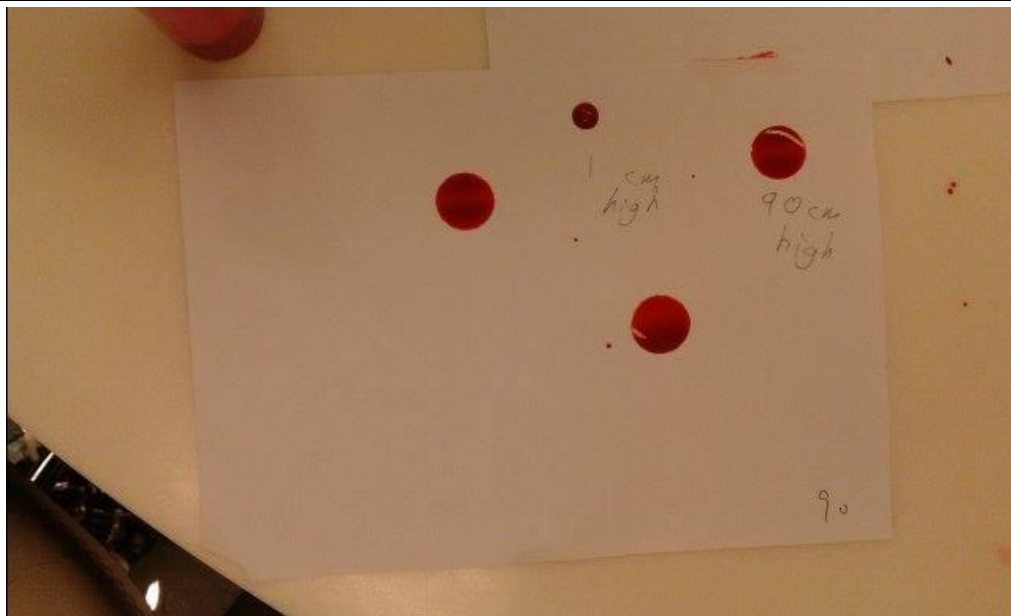

An experiment showing that blood falling from different height and to different angle of impact will affect the size and shape of blood stain.

FUNG TSZ CHING

We were trying to have a simulation of blood falling off from different heights onto the surface of different slope and study the blood stain shapes.

LEE NGA MAN

The blue glow is produced because of the presence of iron in haemoglobin of blood as catalyst, after the blood sample is sprayed with hydrogen peroxide and then luminol.

LEUNG CHI WA

We went to the Hong Kong Science & Technology Parks. I did some experiments related to blood and knew more about the factors that affecting the appearance of blood in incidents.

LONG TIN HEI

This blood drop is fallen from 20cm with 30° . It looks like an exclamation mark. It is amazing!!!!!!!!!!!!!!

MA CHUN HIN

This is blood dropped from 90 cm above. Apart from the primary stain, there are also secondary stains as they bounced out from the original blood drop.

NG TIN CHUN

The photo is about three drops of blood drops from heights of 30 cm, 80 cm and 100 cm. The size of the blood stain increases with the dropping height.

TSE CHEUK WING

The blood dot dropped from 1 cm high is smaller while that from 90cm high is larger. This means the higher the blood dot is dropped , the larger the dot is.