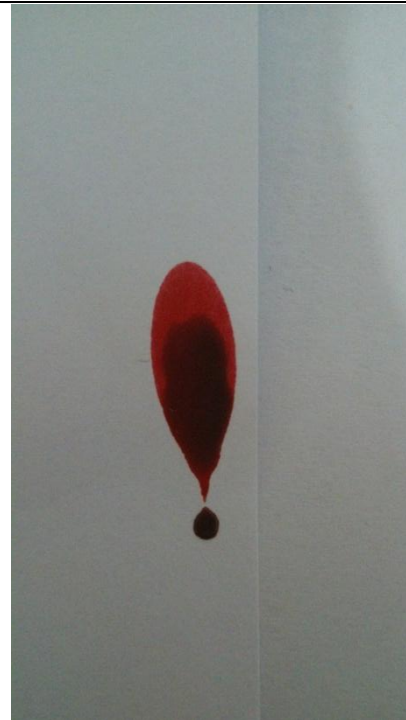

An experiment showing that blood falling from different height and to different angle of impact will affect the size and shape of blood stain.

FUNG TSZ CHING

We were trying to have a simulation of blood falling off from different heights onto the surface of different slope and study the blood stain shapes.

LEE NGA MAN

The blue glow is produced because of the presence of iron in haemoglobin of blood as catalyst, after the blood sample is sprayed with hydrogen peroxide and then luminol.

LEUNG CHI WA

We went to the Hong Kong Science & Technology Parks. I did some experiments related to blood and knew more about the factors that affecting the appearance of blood in incidents.

LONG TIN HEI

This blood drop is fallen from 20cm with 30° . It looks like an exclamation mark. It is amazing!!!!!!!!!!!!!!

MA CHUN HIN

This is blood dropped from 90 cm above. Apart from the primary stain, there are also secondary stains as they bounced out from the original blood drop.

NG TIN CHUN

The photo is about three drops of blood drops from heights of 30 cm, 80 cm and 100 cm. The size of the blood stain increases with the dropping height.

TSE CHEUK WING

The blood dot dropped from 1 cm high is smaller while that from 90cm high is larger. This means the higher the blood dot is dropped , the larger the dot is.