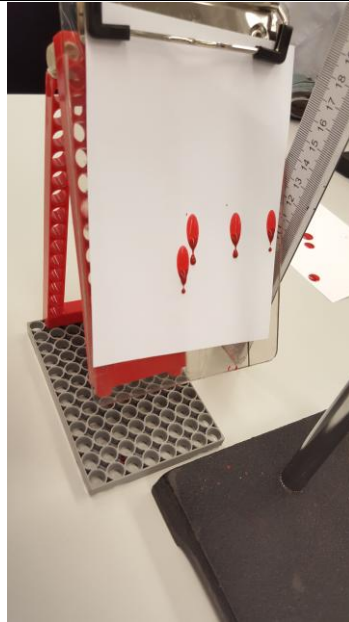

Life-wide Learning Sharing (5A & 5C)

WONG LOK YI

How many information can the police and the investigators obtain through observing the blood left at the scene of crime?

The answer is many. By looking at the characteristics of blood and also by calculation, we can speculate the place of murder happened.

An experiment showing that blood falling from different height and to different angle of impact will affect the size and shape of blood stain.

FUNG TSZ CHING

We were trying to have a simulation of blood falling off from different heights onto the surface of different slope and study the blood stain shapes.

LEE NGA MAN

The blue glow is produced because of the presence of iron in haemoglobin of blood as catalyst, after the blood sample is sprayed with hydrogen peroxide and then luminol.

LEUNG CHI WA

We went to the Hong Kong Science & Technology Parks. I did some experiments related to blood and knew more about the factors that affecting the appearance of blood in incidents.

LONG TIN HEI

This blood drop is fallen from 20cm with 30° . It looks like an exclamation mark. It is amazing!!!!!!!!!!!!!!

MA CHUN HIN

This is blood dropped from 90 cm above. Apart from the primary stain, there are also secondary stains as they bounced out from the original blood drop.