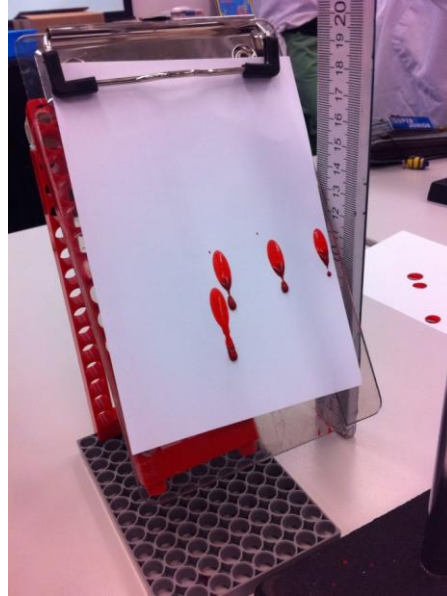

An experiment showing that blood falling from different height and to different angle of impact will affect the size and shape of blood stain.

FUNG TSZ CHING

We were trying to have a simulation of blood falling off from different heights onto the surface of different slope and study the blood stain shapes.

LEE NGA MAN

The blue glow is produced because of the presence of iron in haemoglobin of blood as catalyst, after the blood sample is sprayed with hydrogen peroxide and then luminol.

LEUNG CHI WA

We went to the Hong Kong Science & Technology Parks. I did some experiments related to blood and knew more about the factors that affecting the appearance of blood in incidents.

LONG TIN HEI

This blood drop is fallen from 20cm with 30° . It looks like an exclamation mark. It is amazing!!!!!!!!!!!!!!

MA CHUN HIN

This is blood dropped from 90 cm above. Apart from the primary stain, there are also secondary stains as they bounced out from the original blood drop.

NG TIN CHUN

The photo is about three drops of blood drops from heights of 30 cm, 80 cm and 100 cm. The size of the blood stain increases with the dropping height.

TSE CHEUK WING

The blood dot dropped from 1 cm high is smaller while that from 90cm high is larger. This means the higher the blood dot is dropped , the larger the dot is.