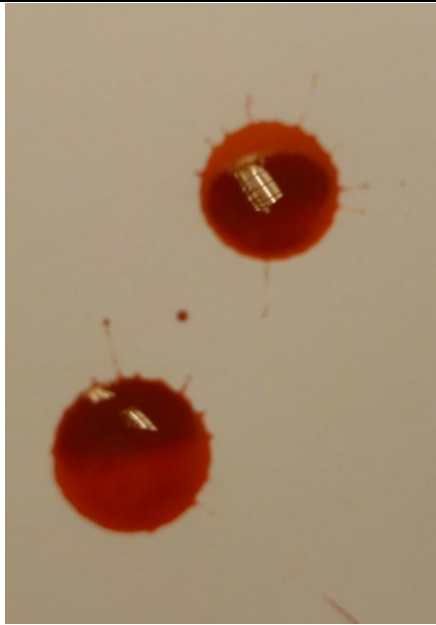

An experiment showing that blood falling from different height and to different angle of impact will affect the size and shape of blood stain.

FUNG TSZ CHING

We were trying to have a simulation of blood falling off from different heights onto the surface of different slope and study the blood stain shapes.

LEE NGA MAN

The blue glow is produced because of the presence of iron in haemoglobin of blood as catalyst, after the blood sample is sprayed with hydrogen peroxide and then luminol.

LEUNG CHI WA

We went to the Hong Kong Science & Technology Parks. I did some experiments related to blood and knew more about the factors that affecting the appearance of blood in incidents.

LONG TIN HEI

This blood drop is fallen from 20cm with 30° . It looks like an exclamation mark. It is amazing!!!!!!!!!!!!!!

MA CHUN HIN

This is blood dropped from 90 cm above. Apart from the primary stain, there are also secondary stains as they bounced out from the original blood drop.

NG TIN CHUN

The photo is about three drops of blood drops from heights of 30 cm, 80 cm and 100 cm. The size of the blood stain increases with the dropping height.

TSE CHEUK WING

The blood dot dropped from 1 cm high is smaller while that from 90cm high is larger. This means the higher the blood dot is dropped , the larger the dot is.