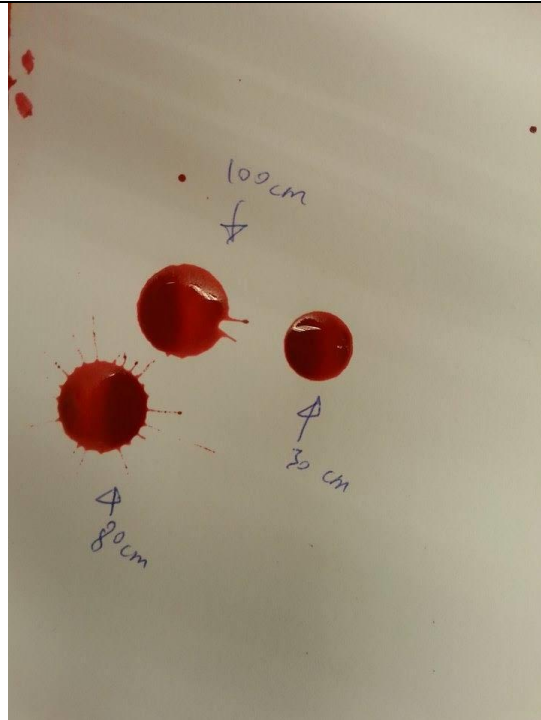

An experiment showing that blood falling from different height and to different angle of impact will affect the size and shape of blood stain.

FUNG TSZ CHING

We were trying to have a simulation of blood falling off from different heights onto the surface of different slope and study the blood stain shapes.

LEE NGA MAN

The blue glow is produced because of the presence of iron in haemoglobin of blood as catalyst, after the blood sample is sprayed with hydrogen peroxide and then luminol.

LEUNG CHI WA

We went to the Hong Kong Science & Technology Parks. I did some experiments related to blood and knew more about the factors that affecting the appearance of blood in incidents.

LONG TIN HEI

This blood drop is fallen from 20cm with 30° . It looks like an exclamation mark. It is amazing!!!!!!!!!!!!!!

MA CHUN HIN

This is blood dropped from 90 cm above. Apart from the primary stain, there are also secondary stains as they bounced out from the original blood drop.

NG TIN CHUN

The photo is about three drops of blood drops from heights of 30 cm, 80 cm and 100 cm. The size of the blood stain increases with the dropping height.

TSE CHEUK WING

The blood dot dropped from 1 cm high is smaller while that from 90cm high is larger. This means the higher the blood dot is dropped , the larger the dot is.